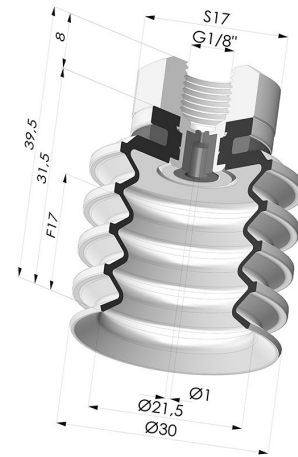

TECHNICAL INFORMATION

Arrow :	17 mm
Category :	With bellows
Contact lip diameter :	30 mm
Height (in mm) :	39.5
Horizontal force :	29 N
inner barrel diameter :	Female G1/8"
Number of bellows :	4.5 Bellows
Range :	Suction cup
Series :	92
Shape :	4.5 Bellows
Vertical force :	14.5 N

Variants:

Variant reference:
92 30NI 18D-2-GIC

- Color: Black
- Matter: Nitrile
- Shore Hardness: SH70

Variant reference:
92 30SL 18D-2-GIC

- Color: Red food-grade CE certification
- Matter: Silicone
- Shore Hardness: SH60

Variant reference:
92 30SLT 18D-2-GIC

- Color: Translucent
- CE food certified
- Matter: Silicone
- Shore Hardness: SH60

Related products:

Bellows Suction Cup 4.5 folds Series 92, Ø 30 mm
 Product reference: 92 30-- A

Inner Reinforcement Ring - OD 26.6 mm
 Product reference: A30

Separable Female Fitting 1/8G - with Spray Nozzle
 Product reference: 9M18-2-GIC