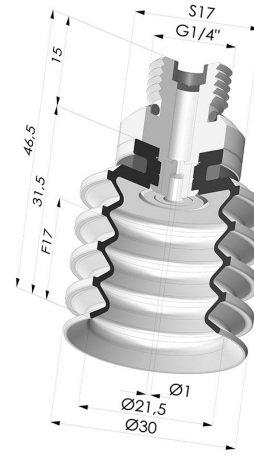

TECHNICAL INFORMATION

Arrow :	17 mm
Category :	With bellows
Contact lip diameter :	30 mm
Height (in mm) :	46.5
Horizontal force :	29 N
inner barrel diameter :	Male G1/4"
Number of bellows :	4.5 Bellows
Range :	Suction cup
Series :	92
Shape :	4.5 Bellows
Vertical force :	14.5 N

Variants:

Variant reference:
92 30NI 14D-2-GIC

- Color: Black
- Matter: Nitrile
- Shore Hardness: SH70

Variant reference:
92 30SL 14D-2-GIC

- Color: Red food-grade CE certification
- Matter: Silicone
- Shore Hardness: SH60

Variant reference:
92 30SLT 14D-2-GIC

- Color: Translucent
- CE food certified
- Matter: Silicone
- Shore Hardness: SH60

Related products:

Bellows Suction Cup 4.5 folds Series 92, Ø 30 mm

Product reference: 92 30-- A

Inner Reinforcement Ring - OD 26.6 mm

Product reference: A30

Separable Male Fitting 1/4G - with Spray Nozzle

Product reference: 9M14-2-GIC