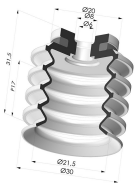

TECHNICAL INFORMATION

Arrow :	17 mm
Category :	With bellows
Contact lip diameter :	30 mm
Height (in mm) :	46.5
Horizontal force :	29 N
inner barrel diameter :	Male G1/4"
Number of bellows :	4.5 Bellows
Range :	Suction cup
Series :	92
Shape :	4.5 Bellows
Vertical force :	14.5 N

Variant reference:
92 30SLT 14D-2-GIC

- Color: Translucent
- CE food certified
- Matter: Silicone
- Shore Hardness: SH60

Related products:

Bellows Suction Cup 4.5 folds Series 92, Ø 30 mm

Product reference: 92 30-- A

Inner Reinforcement Ring - OD 26.6 mm

Product reference: A30

Separable Male Fitting 1/4G - with Spray Nozzle

Product reference: 9M14-2-GIC