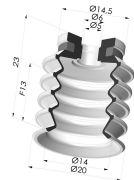

TECHNICAL INFORMATION

Arrow :	13 mm
Category :	With bellows
Contact lip diameter :	20 mm
Height (in mm) :	29
Horizontal force :	11.5 N
inner barrel diameter :	M5
Number of bellows :	4.5 Bellows
Range :	Suction cup
Series :	92
Shape :	4.5 Bellows
Vertical force :	6 N

Variant reference:

92 20SLT FM5F

- Color: Translucent
- CE food certified
- Matter: Silicone
- Shore Hardness: SH60

Related products:

Bellows Suction Cup 4.5 folds Series 92, Ø 20 mm

Product reference: 92 20-- A

Inner Reinforcement Ring - OD 17.5 mm

Product reference: A20

Separable Female Fitting M5 - with Filter

Product reference: 9PM5-2-F