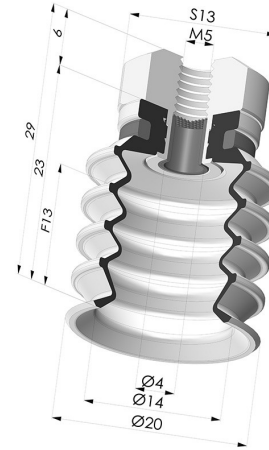

TECHNICAL INFORMATION

Arrow :	13 mm
Category :	With bellows
Contact lip diameter :	20 mm
Height (in mm) :	29
Horizontal force :	11.5 N
inner barrel diameter :	M5
Number of bellows :	4.5 Bellows
Range :	Suction cup
Series :	92
Shape :	4.5 Bellows
Vertical force :	6 N

Variants:

Variant reference:

92 20NI FM5F

- Color: Black
- Matter: Nitrile
- Shore Hardness: SH70

Variant reference:

92 20SL FM5F

- Color: Red food-grade CE certification
- Matter: Silicone
- Shore Hardness: SH60

Variant reference:

92 20SLT FM5F

- Color: Translucent
- CE food certified
- Matter: Silicone
- Shore Hardness: SH60

Related products:

Bellows Suction Cup 4.5 folds Series 92, Ø 20 mm

Product reference: 92 20-- A

Inner Reinforcement Ring - OD 17.5 mm

Product reference: A20

Separable Female Fitting M5 - with Filter

Product reference: 9PM5-2-F