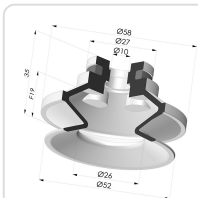

TECHNICAL INFORMATION

Arrow :	19 mm
Category :	With bellows
Contact lip diameter :	50 mm
Height (in mm) :	51
Horizontal force :	82 N
inner barrel diameter :	Male G3/8"
Number of bellows :	1.5 Bellows
Range :	Suction cup
Series :	91
Shape :	1.5 Bellows
Vertical force :	41 N

Variants:

Variant reference:
91 50NI 38D-2-GIC

- Color: Black
- Matter: Nitrile
- Shore Hardness: SH50

Variant reference:
91 50SL 38D-2-GIC

- Color: Red food-grade CE certification
- Matter: Silicone
- Shore Hardness: SH60

Variant reference:
91 50SLT 38D-2-GIC

- Color: Translucent
- CE food certified
- Matter: Silicone
- Shore Hardness: SH60

Related products:

Bellows Suction Cup 1.5 folds Series 91, Ø 50 mm

Product reference: 91 50-- A

Separable Male Fitting 3/8G - with Spray Nozzle

Product reference: 9G38-2-GIC