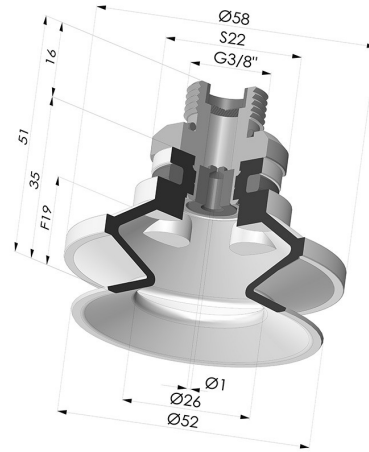

TECHNICAL INFORMATION

Arrow :	19 mm
Category :	With bellows
Contact lip diameter :	50 mm
Height (in mm) :	51
Horizontal force :	82 N
inner barrel diameter :	Male G3/8"
Number of bellows :	1.5 Bellows
Range :	Suction cup
Series :	91
Shape :	1.5 Bellows
Vertical force :	41 N

Variants:

Variant reference:
91 50NI 38D-2-GIC

- Color: Black
- Matter: Nitrile
- Shore Hardness: SH50

Variant reference:
91 50SL 38D-2-GIC

- Color: Red food-grade CE certification
- Matter: Silicone
- Shore Hardness: SH60

Variant reference:
91 50SLT 38D-2-GIC

- Color: Translucent
- CE food certified
- Matter: Silicone
- Shore Hardness: SH60

Related products:

Bellows Suction Cup 1.5 folds Series 91, Ø 50 mm

Product reference: 91 50-- A

Separable Male Fitting 3/8G - with Spray Nozzle

Product reference: 9G38-2-GIC