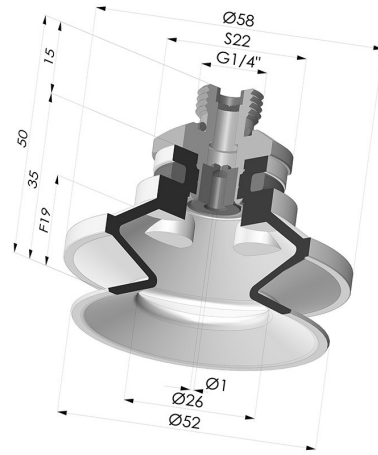

TECHNICAL INFORMATION

Arrow :	19 mm
Category :	With bellows
Contact lip diameter :	50 mm
Height (in mm) :	50
Horizontal force :	82 N
inner barrel diameter :	Male G1/4"
Number of bellows :	1.5 Bellows
Range :	Suction cup
Series :	91
Shape :	1.5 Bellows
Vertical force :	41 N

Variants:

Variant reference:
91 50NI 14D-2-GIC

- Color: Black
- Matter: Nitrile
- Shore Hardness: SH50

Variant reference:
91 50SL 14D-2-GIC

- Color: Red food-grade CE certification
- Matter: Silicone
- Shore Hardness: SH60

Variant reference:
91 50SLT 14D-2-GIC

- Color: Translucent
- CE food certified
- Matter: Silicone
- Shore Hardness: SH60

Related products:

Bellows Suction Cup 1.5 folds Series 91, Ø 50 mm

Product reference: 91 50-- A

Separable Male Fitting 1/4G - with Spray Nozzle

Product reference: 9G14-2-GIC