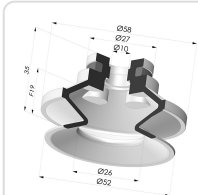

TECHNICAL INFORMATION

Arrow :	19 mm
Category :	With bellows
Contact lip diameter :	50 mm
Height (in mm) :	50
Horizontal force :	82 N
inner barrel diameter :	Male G1/4"
Number of bellows :	1.5 Bellows
Range :	Suction cup
Series :	91
Shape :	1.5 Bellows
Vertical force :	41 N

Variants:

Variant reference:
91 50NI 14D-2-GIC

- Color: Black
- Matter: Nitrile
- Shore Hardness: SH50

Variant reference:
91 50SL 14D-2-GIC

- Color: Red food-grade CE certification
- Matter: Silicone
- Shore Hardness: SH60

Variant reference:
91 50SLT 14D-2-GIC

- Color: Translucent
- CE food certified
- Matter: Silicone
- Shore Hardness: SH60

Related products:

Bellows Suction Cup 1.5 folds Series 91, Ø 50 mm

Product reference: 91 50-- A

Separable Male Fitting 1/4G - with Spray Nozzle

Product reference: 9G14-2-GIC