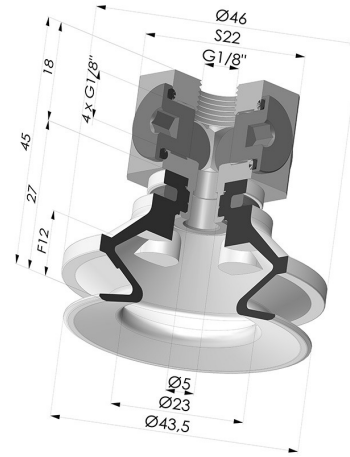

**TECHNICAL INFORMATION**

<b>Arrow :</b>	12 mm
<b>Category :</b>	With bellows
<b>Contact lip diameter :</b>	40 mm
<b>Height (in mm) :</b>	45
<b>Horizontal force :</b>	57 N
<b>inner barrel diameter :</b>	Male G1/8"
<b>Number of bellows :</b>	1.5 Bellows
<b>Range :</b>	Suction cup
<b>Series :</b>	91
<b>Shape :</b>	1.5 Bellows
<b>Vertical force :</b>	28.5 N

**Variants:**

Variant reference:  
**91 40NI 18D-3-BD**

- Color: Black
- Matter: Nitrile
- Shore Hardness: SH50

Variant reference:  
**91 40SL 18D-3-BD**

- Color: Red food-grade CE certification
- Matter: Silicone
- Shore Hardness: SH60

Variant reference:  
**91 40SLT 18D-3-BD**

- Color: Translucent
- CE food certified
- Matter: Silicone
- Shore Hardness: SH60

**Related products:**

**Bellows Suction Cup 1.5 folds Series 91, Ø 40 mm**

Product reference: 91 40-- A

**Separable Female Fitting 1/8G - with 5 Outputs**

Product reference: 9M18-3