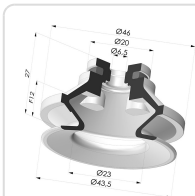

**TECHNICAL INFORMATION**

<b>Arrow :</b>	12 mm
<b>Category :</b>	With bellows
<b>Contact lip diameter :</b>	40 mm
<b>Height (in mm) :</b>	45
<b>Horizontal force :</b>	57 N
<b>inner barrel diameter :</b>	Male G1/8"
<b>Number of bellows :</b>	1.5 Bellows
<b>Range :</b>	Suction cup
<b>Series :</b>	91
<b>Shape :</b>	1.5 Bellows
<b>Vertical force :</b>	28.5 N

**Variants:**

Variant reference:  
**91 40NI 18D-3-BD**

- Color: Black
- Matter: Nitrile
- Shore Hardness: SH50

Variant reference:  
**91 40SL 18D-3-BD**

- Color: Red food-grade CE certification
- Matter: Silicone
- Shore Hardness: SH60

Variant reference:  
**91 40SLT 18D-3-BD**

- Color: Translucent
- CE food certified
- Matter: Silicone
- Shore Hardness: SH60

**Related products:**

**Bellows Suction Cup 1.5 folds Series 91, Ø 40 mm**

Product reference: 91 40-- A

**Separable Female Fitting 1/8G - with 5 Outputs**

Product reference: 9M18-3