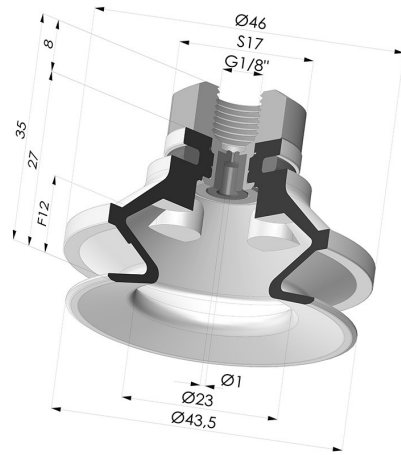

TECHNICAL INFORMATION

Arrow :	12 mm
Category :	With bellows
Contact lip diameter :	40 mm
Height (in mm) :	35
Horizontal force :	57 N
inner barrel diameter :	Female G1/8"
Number of bellows :	1.5 Bellows
Range :	Suction cup
Series :	91
Shape :	1.5 Bellows
Vertical force :	28.5 N

Variants:

Variant reference:
91 40NI 18D-2-GIC

- Color: Black
- Matter: Nitrile
- Shore Hardness: SH50

Variant reference:
91 40SL 18D-2-GIC

- Color: Red food-grade CE certification
- Matter: Silicone
- Shore Hardness: SH60

Variant reference:
91 40SLT 18D-2-GIC

- Color: Translucent
- CE food certified
- Matter: Silicone
- Shore Hardness: SH60

Related products:

Bellows Suction Cup 1.5 folds Series 91, Ø 40 mm

Product reference: 91 40-- A

Separable Female Fitting 1/8G - with Spray Nozzle

Product reference: 9M18-2-GIC