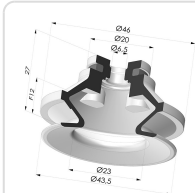

TECHNICAL INFORMATION

Arrow :	12 mm
Category :	With bellows
Contact lip diameter :	40 mm
Height (in mm) :	35
Horizontal force :	57 N
inner barrel diameter :	Female G1/8"
Number of bellows :	1.5 Bellows
Range :	Suction cup
Series :	91
Shape :	1.5 Bellows
Vertical force :	28.5 N

Variants:

Variant reference:
91 40NI 18D-2-GIC

- Color: Black
- Matter: Nitrile
- Shore Hardness: SH50

Variant reference:
91 40SL 18D-2-GIC

- Color: Red food-grade CE certification
- Matter: Silicone
- Shore Hardness: SH60

Variant reference:
91 40SLT 18D-2-GIC

- Color: Translucent
- CE food certified
- Matter: Silicone
- Shore Hardness: SH60

Related products:

Bellows Suction Cup 1.5 folds Series 91, Ø 40 mm

Product reference: 91 40-- A

Separable Female Fitting 1/8G - with Spray Nozzle

Product reference: 9M18-2-GIC