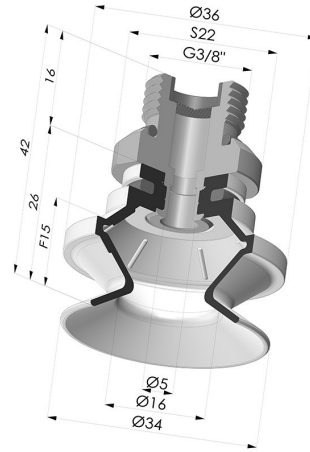

TECHNICAL INFORMATION

Arrow :	15 mm
Category :	With bellows
Contact lip diameter :	34 mm
Height (in mm) :	42
Horizontal force :	38 N
inner barrel diameter :	Male G3/8"
Number of bellows :	1.5 Bellows
Range :	Suction cup
Series :	91
Shape :	1.5 Bellows
Vertical force :	19 N

Variants:

Variant reference:
91 31NI 38D-2-F
 • Color: Black
 • Matter: Nitrile

Variant reference:
91 31SL 38D-2-F
 • Color: Red food-grade CE certification
 • Matter: Silicone
 • Shore Hardness: SH60

Variant reference:
91 31SLT 38D-2-F
 • Color: Translucent
 • CE food certified
 • Matter: Silicone
 • Shore Hardness: SH60

Related products:

Bellows Suction Cup 1.5 folds Series 91, Ø 35 mm
 Product reference: 91 31-- A

Separable Male Fitting 3/8G - with Filter
 Product reference: 9M38-2-F