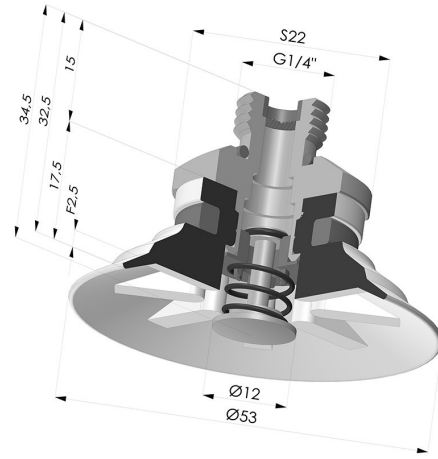

TECHNICAL INFORMATION

Arrow :	2.5 mm
Category :	Plates
Contact lip diameter :	53
Height (in mm) :	34.5
Horizontal force :	96 N
inner barrel diameter :	G1/4
Number of bellows :	0.5 Bellows
Range :	Suction cup
Series :	90
Shape :	Plate
Vertical force :	48 N

Variants:

Variant reference:
90 50SL 14D-2-PAL

- Color: Red food-grade CE certification
- Matter: Silicone
- Shore Hardness: SH60

Variant reference:
90 50SLT 14D-2-PAL

- Color: Translucent
- CE food certified
- Matter: Silicone
- Shore Hardness: SH60

Variant reference:
90 50NI 14D-2-PAL

- Color: Black
- Matter: Nitrile
- Shore Hardness: SH50

Related products:

Flat Suction Cup Series 90, Ø 50 mm
 Product reference: 90 50-- A

Separable Male Fitting 1/4G - with Check Valve
 Product reference: 9G14-2-PAL