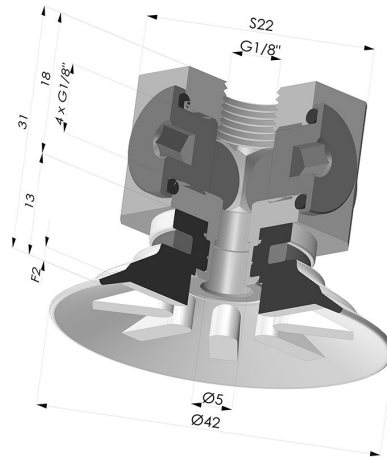

TECHNICAL INFORMATION

- Arrow :** 2 mm
- Category :** Plates
- Contact lip diameter :** 42
- Contact lip diameter :** 42
- Height (in mm) :** 31
- Height (in mm) :** 31
- Horizontal force :** 60 N
- inner barrel diameter :** G1/8
- inner barrel diameter :** G1/8
- Number of bellows :** 0.5 Bellows
- Range :** Suction cup
- Series :** 90
- Shape :** Plate
- Vertical force :** 30 N

Variants:

Variant reference:
90 40SL 18D-3-BD

- Color: Red food-grade CE certification
- Matter: Silicone
- Shore Hardness: SH60

Variant reference:
90 40SLT 18D-3-BD

- Color: Translucent
- CE food certified
- Matter: Silicone
- Shore Hardness: SH60

Variant reference:
90 40NI 18D-3-BD

- Color: Black
- Matter: Nitrile
- Shore Hardness: SH50

Related products:

Flat Suction Cup Series 90, Ø 40 mm
 Product reference: 90 40-- A

Separable Female Fitting 1/8G - with 5 Outputs
 Product reference: 9M18-3