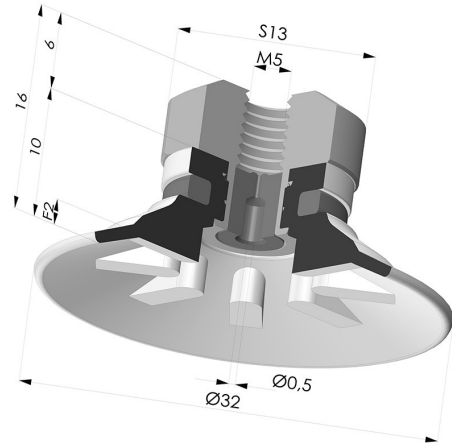

TECHNICAL INFORMATION

Arrow :	2 mm
Category :	Plates
Contact lip diameter :	32
Height (in mm) :	16
Horizontal force :	33 N
inner barrel diameter :	M5
Number of bellows :	0.5 Bellows
Range :	Suction cup
Series :	90
Shape :	Plate
Vertical force :	17 N

Variants:

Variant reference:
90 30SL FM5GIC

- Color: Red food-grade CE certification
- Matter: Silicone
- Shore Hardness: SH60

Variant reference:
90 30SLT FM5GIC

- Color: Translucent
- CE food certified
- Matter: Silicone
- Shore Hardness: SH60

Variant reference:
90 30NI FM5GIC

- Color: Black
- Matter: Nitrile
- Shore Hardness: SH50

Related products:

Flat Suction Cup Series 90, Ø 30 mm

Product reference: 90 30-- A

Separable Female Fitting M5 - with Spray Nozzle