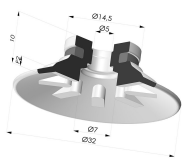

TECHNICAL INFORMATION

Arrow :	2 mm
Category :	Plates
Contact lip diameter :	32
Height (in mm) :	16
Horizontal force :	33 N
inner barrel diameter :	M5
Number of bellows :	0.5 Bellows
Range :	Suction cup
Series :	90
Shape :	Plate
Vertical force :	17 N

Variants:

Variant reference:
90 30SL FM5GIC

- Color: Red food-grade CE certification
- Matter: Silicone
- Shore Hardness: SH60

Variant reference:
90 30SLT FM5GIC

- Color: Translucent
- CE food certified
- Matter: Silicone
- Shore Hardness: SH60

Variant reference:
90 30NI FM5GIC

- Color: Black
- Matter: Nitrile
- Shore Hardness: SH50

Related products:

Flat Suction Cup Series 90, Ø 30 mm

Product reference: 90 30-- A

Separable Female Fitting M5 - with Spray Nozzle