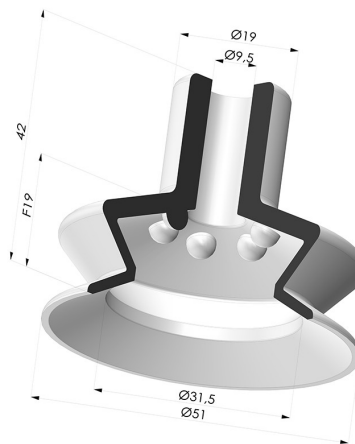

TECHNICAL INFORMATION

Arrow :	19 mm
Category :	With bellows
Contact lip diameter :	51 mm
Height (in mm) :	42
Horizontal force :	85 N
inner barrel diameter :	9.5 mm
Number of bellows :	1.5 Bellows
Range :	Suction cup
Series :	VCS 1
Shape :	1.5 Bellows
Top diameter :	9.5 mm
Vertical force :	43 N

Variants:

Variant reference:

VCS 1 51A

- Color: Blue
- Matter: Vinyl
- Shore Hardness: SH50

Related products:

Separable Female Fitting G1/4"
 Product reference: D

Separable Male Fitting G1/4"
 Product reference: E

Separable Female Fitting G1/8"
 Product reference: H

Separable Male Fitting G1/8"
 Product reference: I

Separable Male Fitting M6
 Product reference: M6C17