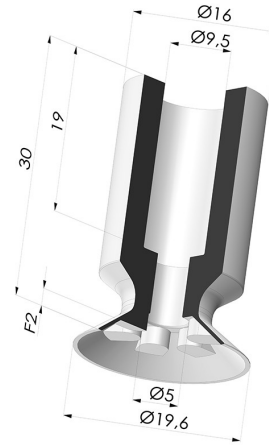

TECHNICAL INFORMATION

- Arrow :** 2 mm
Category : Plates
Contact lip diameter : 19.6 mm
Height (in mm) : 30
Horizontal force : 14 N
inner barrel diameter : 9.5 mm
Number of bellows : 0.5 Bellows
Range : Suction cup
Series : VCP
Shape : Plate
Vertical force : 7 N

Variants:

Variant reference:

VCP 20A

- Color: Blue
- Matter: Vinyl
- Shore Hardness: SH50

Variant reference:

VCP 20A SLG

- Color: Gray
- Matter: Silicone
- Shore Hardness: SH40

Related products:

Separable Female Fitting G1/4"

Product reference: D

Separable Male Fitting G1/4"

Product reference: E

Separable Female Fitting G1/8"

Product reference: H

Separable Male Fitting G1/8"

Product reference: I

Separable Male Fitting M6

Product reference: M6C17