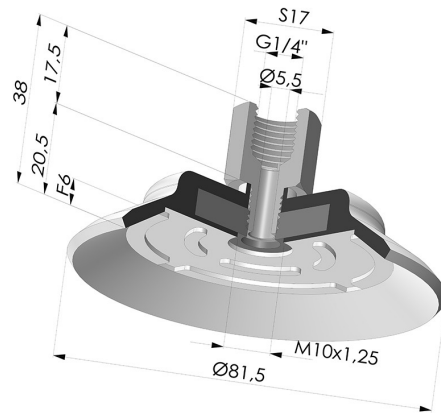

**TECHNICAL INFORMATION**

<b>Arrow :</b>	6 mm
<b>Category :</b>	Plates
<b>Contact lip diameter :</b>	81.5 mm
<b>Height (in mm) :</b>	38
<b>Horizontal force :</b>	240 N
<b>inner barrel diameter :</b>	Female G1/4"
<b>Number of bellows :</b>	0.5 Bellows
<b>Outer diameter :</b>	82 mm
<b>Range :</b>	Suction cup
<b>Series :</b>	PFTF
<b>Shape :</b>	Plate
<b>Vertical force :</b>	120 N

**Variants:**

Variant reference:

**PFTF 80NI 1/4**

- Color: Black
- Matter: Nitrile
- Shore Hardness: SH50