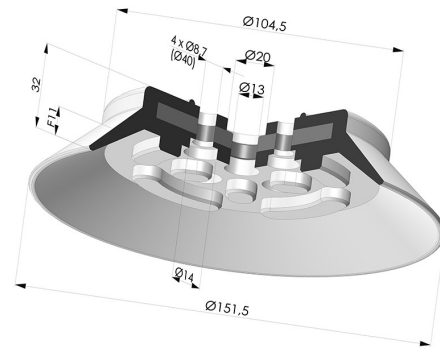

TECHNICAL INFORMATION

Arrow :	11 mm
Category :	Plates
Contact lip diameter :	151.5 mm
Height (in mm) :	32
Horizontal force :	847 N
inner barrel diameter :	13 mm
Number of bellows :	0.5 Bellows
Range :	Suction cup
Series :	PFG
Shape :	Plate
Vertical force :	423 N

Variants:

Variant reference:
PFG 150SLT A

- Color: Translucent
- CE food certified
- Matter: Silicone
- Shore Hardness: SH60

Variant reference:
PFG 150NI A

- Color: Black
- Matter: Nitrile
- Shore Hardness: SH50

Related products:

Separable Female Fitting 1/2G

Product reference: FTF 120 G1/2

Separable Female Fitting 1/2G

Product reference: FTF 120 S G1/2