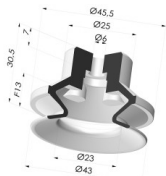

Variants:

Variant reference:

PBG 40NI A

- Color: Black
- Matter: Nitrile
- Shore Hardness: SH50