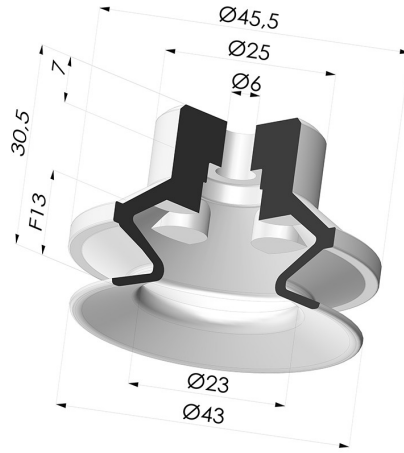

TECHNICAL INFORMATION

- Arrow :** 13 mm
Category : With bellows
Contact lip diameter : 43 mm
Height (in mm) : 30.5
Horizontal force : 60 N
inner barrel diameter : 6mm
Number of bellows : 1.5 Bellows
Range : Suction cup
Series : PBG
Shape : 1.5 Bellows
Vertical force : 30 N

Variant reference:

PBG 40UR A

- Color: Blue
- Matter: Urethane
- Shore Hardness: SH60

Related products:

**Adaptor - Female
1/4G - Female M6**

Product reference: ADA
G1/4F M6F

**Adaptor - Male 1/4G
- Female M6**

Product reference: FTF
20B G1/4

**Separable Female
Fitting 1/8G**

Product reference: FTF
20B G1/8

**Separable Male
Fitting 1/4G**

Product reference: FTM
20B G1/4

**Separable Male
Fitting 1/8G**

Product reference: FTM
20B G1/8

**Screw M5 - Head Ø
11 mm - L 12 mm**

Product reference: SCR
20 M5M

**Screw M6 - Head Ø
11 mm - L 17 mm**

Product reference: SCR
20B M6M