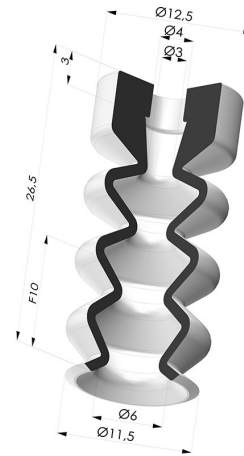

TECHNICAL INFORMATION

- Arrow :** 10 mm
Category : With bellows
Contact lip diameter : 12 mm
Height (in mm) : 26.5
Horizontal force : 4 N
inner barrel diameter : 3mm
Number of bellows : 3.5 Bellows
Range : Suction cup
Series : 8
Shape : 3.5 Bellows
Vertical force : 2 N

Variants:

Variant reference:
80A 12SL A

- Color: Red food-grade CE certification
 - Matter: Silicone
- Shore Hardness: SH60

Variant reference:
80A 12NI A

- Color: Black
 - Matter: Nitrile
- Shore Hardness: SH50

Related products:

Separable Female Fitting G1/4"

Product reference: B

Separable Male Fitting G1/4"

Product reference: C

Separable Female Fitting G1/8"

Product reference: F

Adaptor - Female G1/4" - Female M6

Product reference: F14F6

Adaptor - Female 1/8G - Female M6

Product reference: F18F6

Separable Male Fitting G1/8"

Product reference: G

Adaptor - Male 1/4G - Female M6

Product reference: M14F6

Adaptor - Male 1/8G - Female M6