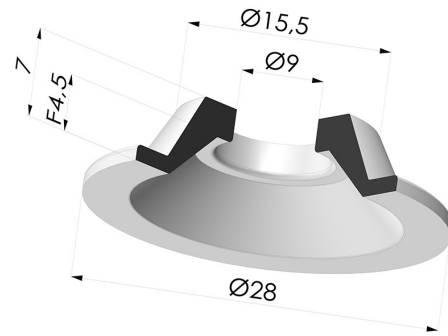

TECHNICAL INFORMATION

Arrow :	4.5 mm
Category :	Plates
Contact lip diameter :	28 mm
Height (in mm) :	7
Horizontal force :	28 N
inner barrel diameter :	9 mm
Number of bellows :	0.5 Bellows
Range :	Suction cup
Series :	7
Shape :	Plate
Vertical force :	14 N

Variants:

Variant reference:

73A 28SLG A

- Color: Gray
- Matter: Silicone
- Shore Hardness: SH80

Variant reference:

73A 28SLB A

- Color: White
- FDA and CE food-grade certified
- Matter: Silicone
- Shore Hardness: SH40