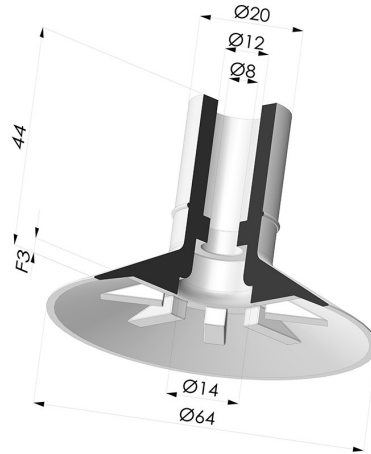

TECHNICAL INFORMATION

Arrow :	3 mm
Category :	Plates
Contact lip diameter :	64 mm
Height (in mm) :	44
Horizontal force :	146 N
inner barrel diameter :	8 mm
Number of bellows :	0.5 Bellows
Range :	Suction cup
Series :	7
Shape :	Plate
Vertical force :	73 N

Variants:

Variant reference:

72 65CN A

- Color: Brown
- Matter: Natural rubber
- Shore Hardness: SH40

Variant reference:

72 65NI A

- Color: Black
- Matter: Nitrile
- Shore Hardness: SH50