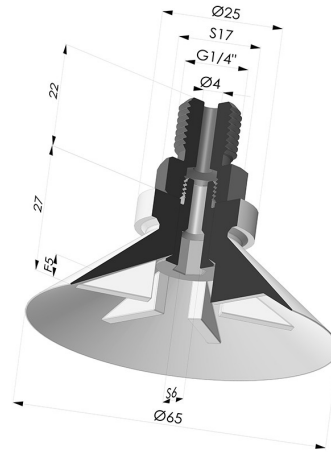

TECHNICAL INFORMATION

Arrow :	5 mm
Category :	Plates
Contact lip diameter :	65 mm
Height (in mm) :	49
Horizontal force :	150 N
inner barrel diameter :	Male G1/4"
Number of bellows :	0.5 Bellows
Range :	Suction cup
Series :	7
Shape :	Plate
Vertical force :	75 N

Variants:

Variant reference:
71 65NI M14
• Color: Black
• Matter: Nitrile

Variant reference:
71 65SLT M14
• Color: Translucent
• Matter: Silicone