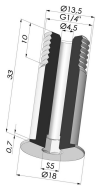

TECHNICAL INFORMATION

Arrow :	7 mm
Category :	Plates
Contact lip diameter :	66 mm
Height (in mm) :	29
Horizontal force :	155.5 N
inner barrel diameter :	13 mm
Number of bellows :	0.5 Bellows
Range :	Suction cup
Series :	7
Shape :	Plate
Vertical force :	76 N

- Color: Translucent
- CE food certified
- Matter: Silicone

Related products:

Screw G1/4" - Head Ø 18 mm - L 33 mm

Product reference: M14T18L33