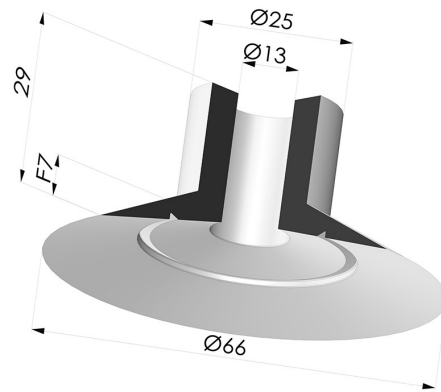

TECHNICAL INFORMATION

Arrow :	7 mm
Category :	Plates
Contact lip diameter :	66 mm
Height (in mm) :	29
Horizontal force :	155.5 N
inner barrel diameter :	13 mm
Number of bellows :	0.5 Bellows
Range :	Suction cup
Series :	7
Shape :	Plate
Vertical force :	76 N

Variants:

Variant reference:
7 65CN A

- Color: Brown FDA food certified
- Matter: Natural rubber
- Shore Hardness: SH40

Variant reference:
7 65NI A

- Color: Black
- Matter: Nitrile

Variant reference:
7 65SLT A

- Color: Translucent
- CE food certified
- Matter: Silicone

Related products:

Screw G1/4" - Head Ø 18 mm - L 33 mm

Product reference: M14T18L33