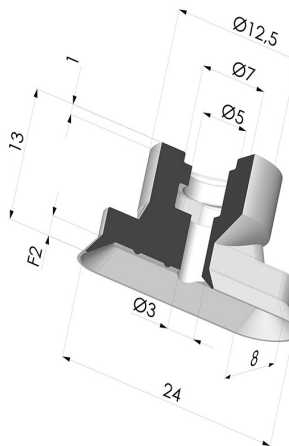

TECHNICAL INFORMATION

- Arrow :** 2 mm
Category : Oblong
Height (in mm) : 13
Horizontal force : 8.11 N
inner barrel diameter : 5 mm
Mass : 1.4 g
Number of bellows : 0.5 Bellows
Range : Suction cup
Series : 4V
Shape : Oblong
Vertical force : 4.05 N
Volume : 0.23 cm³

Variants:

- Variant reference:
4V 24NI A
- Color: Black
 - Matter: Nitrile
 - Shore Hardness: SH70

- Variant reference:
4V 24SLT A
- Color: Translucent
 - CE food certified
 - Matter: Silicone
 - Shore Hardness: SH60

- Variant reference:
4V 24MNT A
- Color: Bordeaux
 - Matter: Non-staining material for plastics processing
 - Shore Hardness: SH60

Related products:

Separable Female Fitting 1/4G

Product reference:
 F14CV

Separable Female Fitting 1/8G

Product reference:
 F18CV

Separable Male Fitting 1/8G

Product reference:
 M18CV

Separable Male Fitting M5

Product reference:
 M5CV

Clamp Ø 11-13 mm

Product reference: CO
 1113