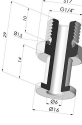

Related products:

Separable Female Fitting G1/4"

Product reference: D

Separable Male Fitting G1/4"

Product reference: E

Adaptor - Female G1/4" - Female M6

Product reference: F14F6

Adaptor - Female 1/8G - Female M6

Product reference: F18F6

Separable Female Fitting G1/8"

Product reference: H

Separable Male Fitting G1/8"

Product reference: I

Crimped Female Fitting G1/4"

Product reference: L

Crimped Male Fitting G1/4"

Product reference: M

Adaptor - Male 1/4G - Female M6

Product reference: M14F6

Adaptor - Male 1/8G - Female M6

Product reference: M18F6

Screw M5 - Head Ø 14 mm - L 20.5 mm

Product reference: M5

Screw M6 - Head Ø 14 mm - L 20.5 mm

Product reference: M6

Crimped Female Fitting G1/8"

Product reference: R

Crimped Male Fitting G1/8"

Product reference: S

Screw M8 - Head Ø 14 mm - L 20 mm

Product reference: M8T14L20.5