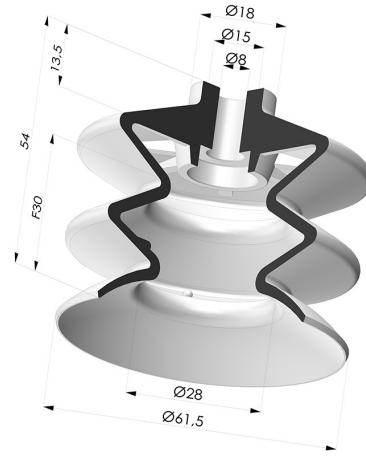

TECHNICAL INFORMATION

Arrow :	30 mm
Category :	With bellows
Contact lip diameter :	61.5 mm
Height (in mm) :	54
Horizontal force :	131.5 N
inner barrel diameter :	8 mm
Mass :	50 g
Number of bellows :	2.5 Bellows
Range :	Suction cup
Series :	2
Shape :	1.5 Bellows
Vertical force :	65.8 N
Volume :	55.91 cm ³

- Color: Red food-grade CE certification
- Matter: Silicone
- Shore Hardness: SH60

Variant reference:
2 61SLT A

- Color: Translucent
- CE food certified
- Matter: Silicone
- Shore Hardness: SH60

Variant reference:
2 61SLV A

Product reference: M

Adaptor - Male 1/4G - Female M6

Product reference: M14F6

Adaptor - Male 1/8G - Female M6

Product reference: M18F6

Screw M5 - Head Ø 14 mm - L 20.5 mm

Product reference: M5

Screw M6 - Head Ø 14 mm - L 20.5 mm

Product reference: M6

Crimped Female Fitting G1/8"

Product reference: R

Crimped Male Fitting G1/8"

Product reference: S

Screw M8 - Head Ø 14 mm - L 20 mm

Product reference: M8T14L20.5