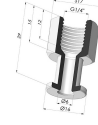

Related products:

Separable Female Fitting G1/4"

Product reference: D

Separable Male Fitting G1/4"

Product reference: E

Adaptor - Female G1/4" - Female M6

Product reference: F14F6

Adaptor - Female 1/8G - Female M6

Product reference: F18F6

Separable Female Fitting G1/8"

Product reference: H

Separable Male Fitting G1/8"

Product reference: I

Crimped Female Fitting G1/4"

Product reference: L

Crimped Male Fitting G1/4"

Product reference: M

Adaptor - Male 1/4G - Female M6

Product reference: M14F6

Adaptor - Male 1/8G - Female M6

Product reference: M18F6

Screw M5 - Head Ø 14 mm - L 20.5 mm

Product reference: M5

Screw M6 - Head Ø 14 mm - L 20.5 mm

Product reference: M6

Crimped Female Fitting G1/8"

Product reference: R

Crimped Male Fitting G1/8"

Product reference: S

Screw M8 - Head Ø 14 mm - L 20 mm

Product reference: M8T14L20.5