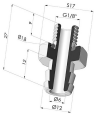

Related products:

Separable Female Fitting G1/4"

Product reference: D

Separable Male Fitting G1/4"

Product reference: E

Adaptor - Female G1/4" - Female M6

Product reference: F14F6

Adaptor - Female 1/8G - Female M6

Product reference: F18F6

Separable Female Fitting G1/8"

Product reference: H

Separable Male Fitting G1/8"

Product reference: I

Crimped Female Fitting G1/4"

Product reference: L

Crimped Male Fitting G1/4"

Product reference: M

Adaptor - Male 1/4G - Female M6

Product reference: M14F6

Adaptor - Male 1/8G - Female M6

Product reference: M18F6

Screw M5 - Head Ø 14 mm - L 20.5 mm

Product reference: M5

Screw M6 - Head Ø 14 mm - L 20.5 mm

Product reference: M6

Crimped Female Fitting G1/8"

Product reference: R

Crimped Male Fitting G1/8"

Product reference: S

Screw M8 - Head Ø 14 mm - L 20 mm

Product reference: M8T14L20.5