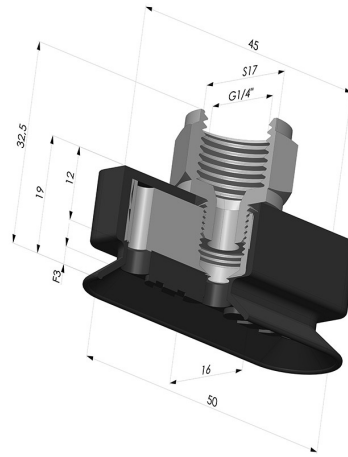

**TECHNICAL INFORMATION**

<b>Arrow :</b>	3mm
<b>Category :</b>	Oblong
<b>Height (in mm) :</b>	32
<b>Horizontal force :</b>	40N
<b>inner barrel diameter :</b>	Female G3/8"
<b>Length :</b>	50mm
<b>Number of bellows :</b>	0.5 Bellows
<b>Range :</b>	Suction cup
<b>Series :</b>	4RP
<b>Shape :</b>	Oblong
<b>Vertical force :</b>	20N
<b>Width :</b>	16mm

**Variants:**

Variant reference:

**4RP 52NI F38**

- Matter: Nitrile
- Shore Hardness: SH70