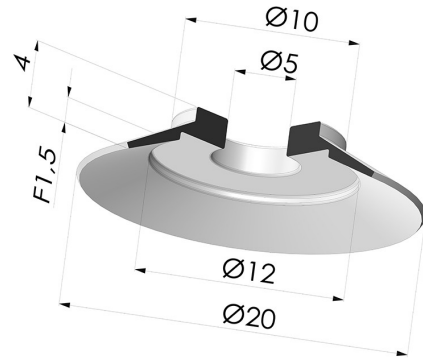

TECHNICAL INFORMATION

Arrow :	1.5 mm
Category :	Plates
Contact lip diameter :	20 mm
Height (in mm) :	4
Horizontal force :	13.5 N
inner barrel diameter :	5 mm
Number of bellows :	0.5 Bellows
Outer diameter :	20 mm
Range :	Suction cup
Series :	7
Shape :	Plate
Vertical force :	6.75 N

Variants:

Variant reference:

70 20NI A

- Color: Black
- Matter: Nitrile
- Shore Hardness: SH50

Variant reference:

70 20SLT A

- Color: Translucent
- CE food certified
- Matter: Silicone
- Shore Hardness: SH40