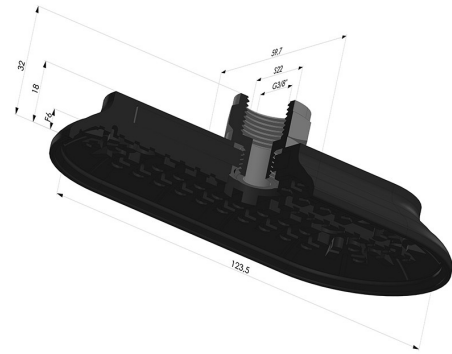

TECHNICAL INFORMATION

Arrow :	6mm
Category :	Oblong
Height (in mm) :	30
Horizontal force :	300N
inner barrel diameter :	Male G1/4"
Length :	124mm
Number of bellows :	0.5 Bellows
Range :	Suction cup
Series :	4RP
Shape :	Oblong
Vertical force :	150N
Width :	60mm

Variants:

Variant reference:

4RP 122NI M14

- Matter: Nitrile
- Shore Hardness: SH70