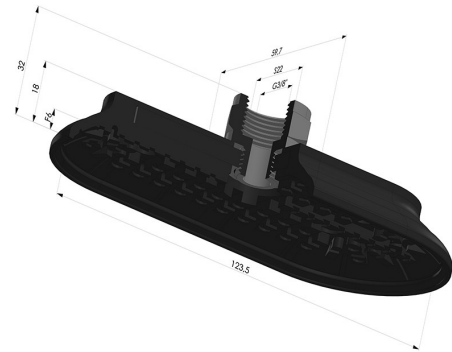

TECHNICAL INFORMATION

Arrow :	6mm
Category :	Oblong
Height (in mm) :	32
Horizontal force :	300N
inner barrel diameter :	Female G3/8"
Length :	124mm
Number of bellows :	0.5 Bellows
Range :	Suction cup
Series :	4RP
Shape :	Oblong
Vertical force :	150N
Width :	60mm

Variants:

Variant reference:

4RP 122NI F38

- Matter: Nitrile
- Shore Hardness: SH70