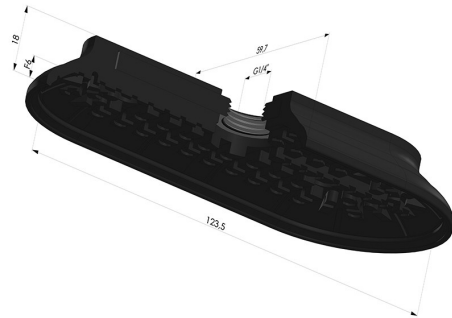

TECHNICAL INFORMATION

Arrow :	6mm
Category :	Oblong
Height (in mm) :	18
Horizontal force :	300N
inner barrel diameter :	Female G1/4"
Length :	124mm
Number of bellows :	0.5 Bellows
Range :	Suction cup
Series :	4RP
Shape :	Oblong
Vertical force :	150N
Width :	60mm

Variants:

Variant reference:

4RP 122NI A

- Matter: Nitrile
- Shore Hardness: SH70