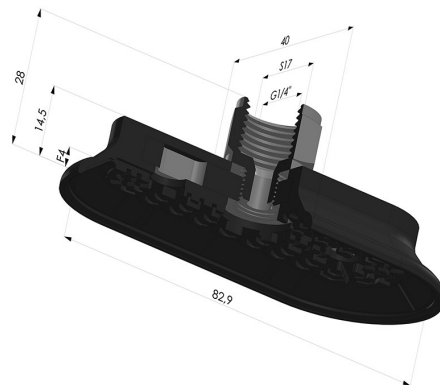

**TECHNICAL INFORMATION**

<b>Arrow :</b>	4mm
<b>Category :</b>	Oblong
<b>Height (in mm) :</b>	28
<b>Horizontal force :</b>	135N
<b>inner barrel diameter :</b>	Female G1/4"
<b>Length :</b>	83mm
<b>Number of bellows :</b>	0.5 Bellows
<b>Range :</b>	Suction cup
<b>Series :</b>	4RP
<b>Shape :</b>	Oblong
<b>Vertical force :</b>	67.5N
<b>Width :</b>	40mm

**Variants:**

Variant reference:

**4RP 82NI F14**

- Matter: Nitrile
- Shore Hardness: SH70