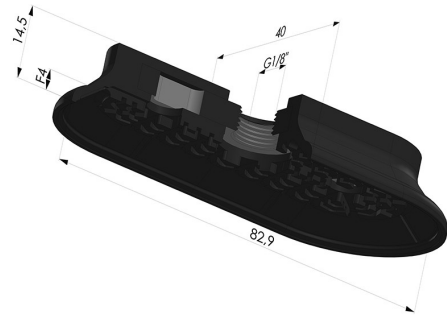

**TECHNICAL INFORMATION**

<b>Arrow :</b>	4mm
<b>Category :</b>	Oblong
<b>Height (in mm) :</b>	14.5
<b>Horizontal force :</b>	135N
<b>inner barrel diameter :</b>	Female G1/8"
<b>Length :</b>	83
<b>Number of bellows :</b>	0.5 Bellows
<b>Range :</b>	Suction cup
<b>Series :</b>	4RP
<b>Shape :</b>	Oblong
<b>Vertical force :</b>	67.5N
<b>Width :</b>	40mm

**Variants:**

Variant reference:

**4RP 82NI A**

- Matter: Nitrile
- Shore Hardness: SH70