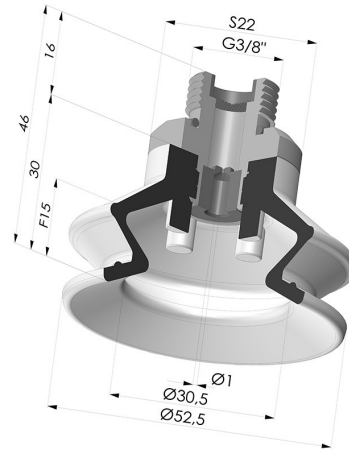

TECHNICAL INFORMATION

Arrow :	15 mm
Category :	With bellows
Contact lip diameter :	52.5 mm
Height (in mm) :	46
Horizontal force :	90 N
inner barrel diameter :	Male G3/8"
Number of bellows :	1.5 Bellows
Range :	Suction cup
Series :	97C
Shape :	1.5 Bellows
Vertical force :	45 N

Variants:

Variant reference:

97C 50PU 38D-2-GIC

- Color: Green / Yellow
- Matter: Polyurethane
- Shore Hardness: SH60 / SH30