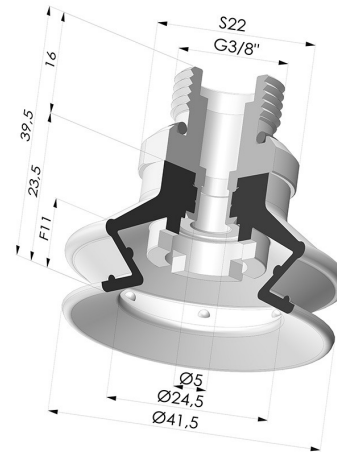

TECHNICAL INFORMATION

Arrow :	11 mm
Category :	With bellows
Contact lip diameter :	41.4 mm
Height (in mm) :	39.5
Horizontal force :	54.5 N
inner barrel diameter :	Male G3/8"
Number of bellows :	1.5 Bellows
Range :	Suction cup
Series :	97C
Shape :	1.5 Bellows
Vertical force :	27 N

Variants:

Variant reference:
97C 40PU 38D-2

- Color: Green / Yellow
- Matter: Polyurethane
- Shore Hardness: SH60 / SH30