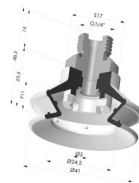

**TECHNICAL INFORMATION**

<b>Arrow :</b>	11 mm
<b>Category :</b>	With bellows
<b>Contact lip diameter :</b>	41.4 mm
<b>Height (in mm) :</b>	38.5
<b>Horizontal force :</b>	54.5 N
<b>inner barrel diameter :</b>	Male G1/4"
<b>Number of bellows :</b>	1.5 Bellows
<b>Range :</b>	Suction cup
<b>Series :</b>	97C
<b>Shape :</b>	1.5 Bellows
<b>Vertical force :</b>	27 N

**Variants:**

Variant reference:

**97C 40PU 14D-2**

- Color: Green / Yellow
- Matter: Polyurethane
- Shore Hardness: SH60 / SH30