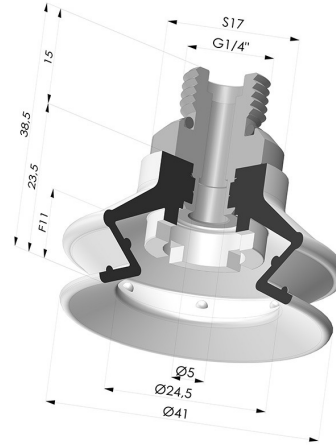

**TECHNICAL INFORMATION**

<b>Arrow :</b>	11 mm
<b>Category :</b>	With bellows
<b>Contact lip diameter :</b>	41.4 mm
<b>Height (in mm) :</b>	38.5
<b>Horizontal force :</b>	54.5 N
<b>inner barrel diameter :</b>	Male G1/4"
<b>Number of bellows :</b>	1.5 Bellows
<b>Range :</b>	Suction cup
<b>Series :</b>	97C
<b>Shape :</b>	1.5 Bellows
<b>Vertical force :</b>	27 N

**Variants:**

Variant reference:

**97C 40PU 14D-2**

- Color: Green / Yellow
- Matter: Polyurethane
- Shore Hardness: SH60 / SH30