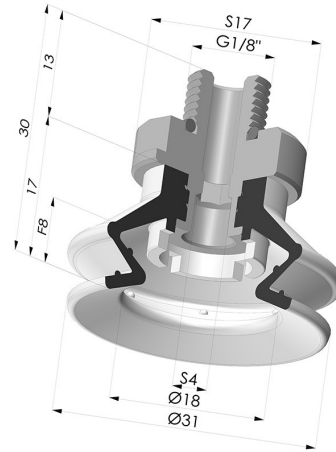

**TECHNICAL INFORMATION**

<b>Arrow :</b>	8 mm
<b>Category :</b>	With bellows
<b>Contact lip diameter :</b>	31 mm
<b>Height (in mm) :</b>	30
<b>Horizontal force :</b>	31 N
<b>inner barrel diameter :</b>	Male G1/8"
<b>Number of bellows :</b>	1.5 Bellows
<b>Range :</b>	Suction cup
<b>Series :</b>	97C
<b>Shape :</b>	1.5 Bellows
<b>Vertical force :</b>	15.5 N

**Variants:**

Variant reference:

**97C 30PU M18D-4**

- Color: Green / Yellow
- Matter: Polyurethane
- Shore Hardness: SH60 / SH30