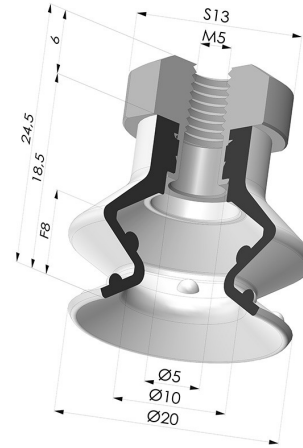

TECHNICAL INFORMATION

Arrow :	8 mm
Category :	With bellows
Contact lip diameter :	20.4 mm
Height (in mm) :	24.5
Horizontal force :	13 N
inner barrel diameter :	M5
Number of bellows :	1.5 Bellows
Range :	Suction cup
Series :	97C
Shape :	1.5 Bellows
Vertical force :	6.5 N

Variants:

Variant reference:

97C 20PU FM5

- Color: Green / Yellow
- Matter: Polyurethane
- Shore Hardness: SH60 / SH30