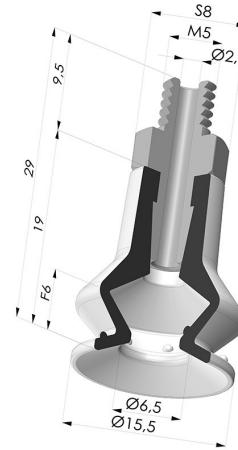

TECHNICAL INFORMATION

Arrow :	6 mm
Category :	With bellows
Contact lip diameter :	15.5 mm
Height (in mm) :	29
Horizontal force :	8 N
inner barrel diameter :	M5
Number of bellows :	1.5 Bellows
Range :	Suction cup
Series :	97C
Shape :	1.5 Bellows
Vertical force :	4 N

Variants:

Variant reference:
97C 15PU M5

- Color: Green / Yellow
- Matter: Polyurethane
- Shore Hardness: SH60 / SH30