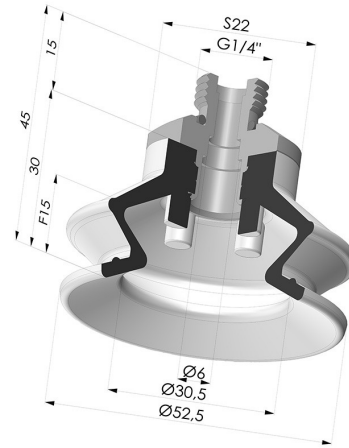

**TECHNICAL INFORMATION**

<b>Arrow :</b>	15 mm
<b>Category :</b>	With bellows
<b>Contact lip diameter :</b>	52.5 mm
<b>Height (in mm) :</b>	45
<b>Horizontal force :</b>	54.5 N
<b>inner barrel diameter :</b>	Male G1/4"
<b>Number of bellows :</b>	1.5 Bellows
<b>Range :</b>	Suction cup
<b>Series :</b>	97B
<b>Shape :</b>	1.5 Bellows
<b>Vertical force :</b>	27 N

**Variants:**

Variant reference:

**97B 50PU 14D-2**

- Color: Green
- Matter: Polyurethane
- Shore Hardness: SH60