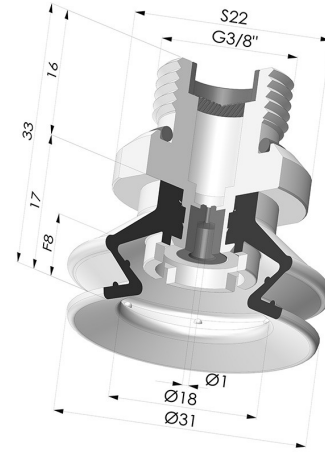

TECHNICAL INFORMATION

Arrow :	8 mm
Category :	With bellows
Contact lip diameter :	31 mm
Height (in mm) :	33
Horizontal force :	30 N
inner barrel diameter :	Male G3/8"
Number of bellows :	1.5 Bellows
Range :	Suction cup
Series :	97B
Shape :	1.5 Bellows
Vertical force :	15 N

Variants:

Variant reference:

97B 30PU 38D-2-F

- Color: Green
- Matter: Polyurethane
- Shore Hardness: SH60