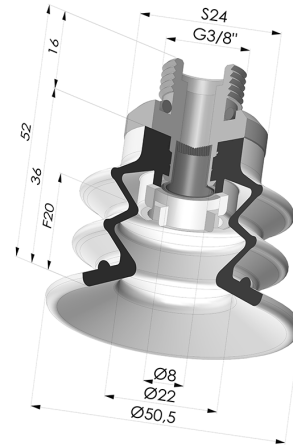

**TECHNICAL INFORMATION**

<b>Arrow :</b>	20 mm
<b>Category :</b>	With bellows
<b>Contact lip diameter :</b>	50 mm
<b>Height (in mm) :</b>	52
<b>Horizontal force :</b>	78.5 N
<b>inner barrel diameter :</b>	Male G3/8"
<b>Number of bellows :</b>	2.5 Bellows
<b>Range :</b>	Suction cup
<b>Series :</b>	96B
<b>Shape :</b>	2.5 Bellows
<b>Vertical force :</b>	39 N

**Variants:**

Variant reference:

**96B 50PU M38D-4-F**

- Color: Green
- Matter: Polyurethane
- Shore Hardness: SH60