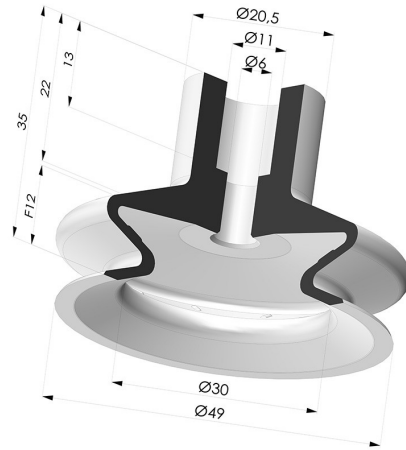

TECHNICAL INFORMATION

Arrow :	12 mm
Category :	With bellows
Contact lip diameter :	49 mm
Height (in mm) :	35
Horizontal force :	68 N
inner barrel diameter :	11mm
Number of bellows :	1.5 Bellows
Range :	Suction cup
Series :	8A
Shape :	1.5 Bellows
Vertical force :	34 N

Variants:

Variant reference:
8A 50SLT A

- Color: Translucent
- CE food certified
- Matter: Silicone
- Shore Hardness: SH60

Variant reference:
8A 50CN A

- Color: Brown FDA food certified
- Matter: Natural rubber
- Shore Hardness: SH35

Variant reference:
8A 50NI A

- Color: Black
- Matter: Nitrile
- Shore Hardness: SH50

Related products:

Bellows Suction Cup 1.5 folds Series 8A, Ø 50 mm
 Product reference: 8A 50-- F14

1.5 Bellows Suction Cup Series 8A Ø 49MM
 Product reference: 8A 50-- M14