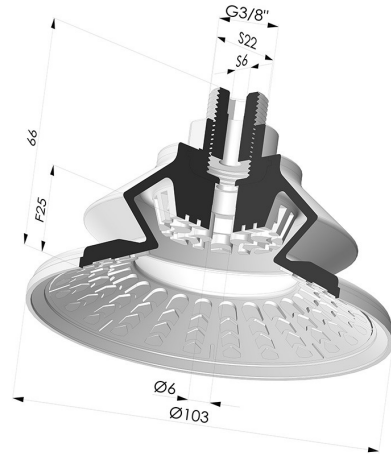

TECHNICAL INFORMATION

Arrow :	25 mm
Category :	With bellows
Contact lip diameter :	103 mm
Height (in mm) :	66
Horizontal force :	360 N
inner barrel diameter :	Male G3/8"
Number of bellows :	1.5 Bellows
Range :	Suction cup
Series :	8R
Shape :	1.5 Bellows
Vertical force :	180 N

Variants:

Variant reference:

8R 102NI M38

- Color: Black
- Matter: Nitrile
- Shore Hardness: SH70