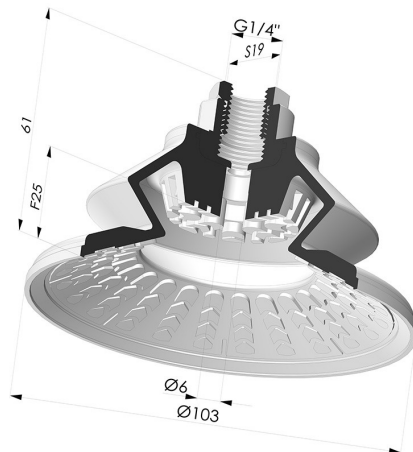

TECHNICAL INFORMATION

Arrow :	25 mm
Category :	With bellows
Contact lip diameter :	103 mm
Height (in mm) :	61
Horizontal force :	360 N
inner barrel diameter :	Female G1/4"
Number of bellows :	1.5 Bellows
Range :	Suction cup
Series :	8R
Shape :	1.5 Bellows
Vertical force :	180 N

Variants:

Variant reference:

8R 102NI F14

- Color: Black
- Matter: Nitrile
- Shore Hardness: SH70