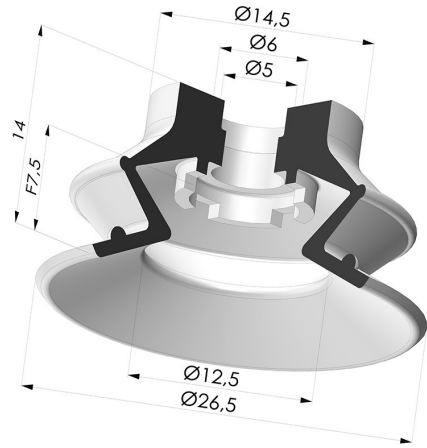

TECHNICAL INFORMATION

Arrow :	7.5 N
Category :	With bellows
Contact lip diameter :	26.5 mm
Height (in mm) :	14
Horizontal force :	22 N
inner barrel diameter :	5mm
Number of bellows :	1.5 Bellows
Range :	Suction cup
Series :	97C
Shape :	1.5 Bellows
Vertical force :	11 N

Variants:

Variant reference:

97C 25PU A

- Color: Green / Yellow
- Matter: Polyurethane
- Shore Hardness: SH60 / SH30