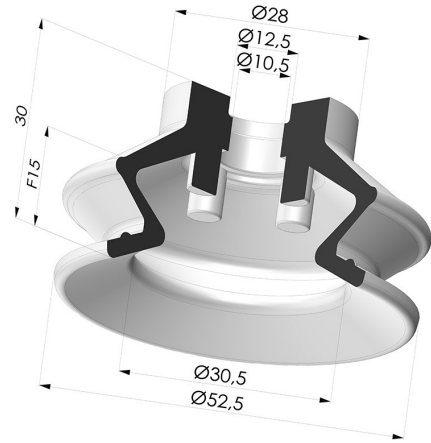

TECHNICAL INFORMATION

Arrow :	15 mm
Category :	With bellows
Contact lip diameter :	52.5 mm
Height (in mm) :	30
Horizontal force :	90 N
inner barrel diameter :	10.5mm
Number of bellows :	1.5 Bellows
Range :	Suction cup
Series :	97B
Shape :	1.5 Bellows
Vertical force :	45 N

Variants:

Variant reference:

97B 50PU A

- Color: Green
- Matter: Polyurethane
- Shore Hardness: SH60