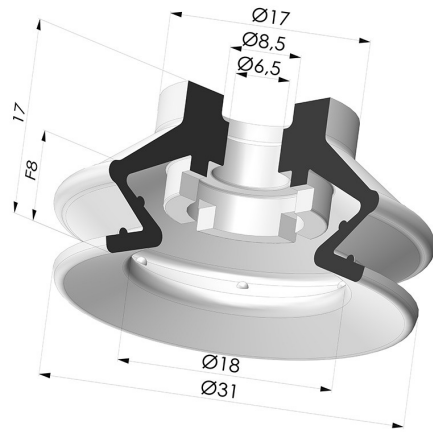

TECHNICAL INFORMATION

Arrow :	8 mm
Category :	With bellows
Contact lip diameter :	31 mm
Height (in mm) :	17
Horizontal force :	30 N
inner barrel diameter :	6.5mm
Number of bellows :	1.5 Bellows
Range :	Suction cup
Series :	97B
Shape :	1.5 Bellows
Vertical force :	15 N

Variants:

Variant reference:

97B 30PU A

- Color: Green
- Matter: Polyurethane
- Shore Hardness: SH60