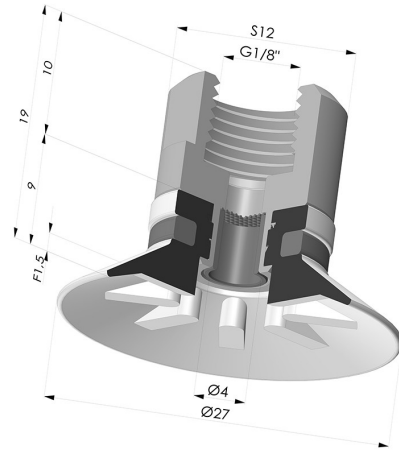

TECHNICAL INFORMATION

Arrow :	1.5 mm
Category :	Plates
Contact lip diameter :	27
Height (in mm) :	19
Horizontal force :	24 N
inner barrel diameter :	G1/8
Number of bellows :	0.5 Bellows
Range :	Suction cup
Series :	90
Shape :	Plate
Vertical force :	12 N

Variants:

Variant reference:
90 25SL F18D-4-F

- Color: Red food-grade CE certification
 - Matter: Silicone
 - Shore Hardness: SH60

Variant reference:
90 25SLT F18D-4-F

- Color: Translucent
 - CE food certified
 - Matter: Silicone
- Shore Hardness: SH60

Variant reference:
90 25NI F18D-4-F

- Color: Black
 - Matter: Nitrile
- Shore Hardness: SH50

Related products:

Flat Suction Cup Series 90, Ø 25 mm

Product reference: 90 25-- A

Separable Female Fitting 1/8G - with Filter