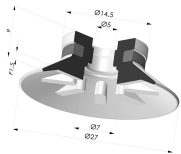

TECHNICAL INFORMATION

Arrow :	1.5 mm
Category :	Plates
Contact lip diameter :	27
Height (in mm) :	19
Horizontal force :	24 N
inner barrel diameter :	G1/8
Number of bellows :	0.5 Bellows
Range :	Suction cup
Series :	90
Shape :	Plate
Vertical force :	12 N

Variants:

Variant reference:
90 25SL F18D-4-F

- Color: Red food-grade CE certification
 - Matter: Silicone
 - Shore Hardness: SH60

Variant reference:
90 25SLT F18D-4-F

- Color: Translucent
 - CE food certified
 - Matter: Silicone
- Shore Hardness: SH60

Variant reference:
90 25NI F18D-4-F

- Color: Black
 - Matter: Nitrile
- Shore Hardness: SH50

Related products:

Flat Suction Cup Series 90, Ø 25 mm

Product reference: 90 25-- A

Separable Female Fitting 1/8G - with Filter