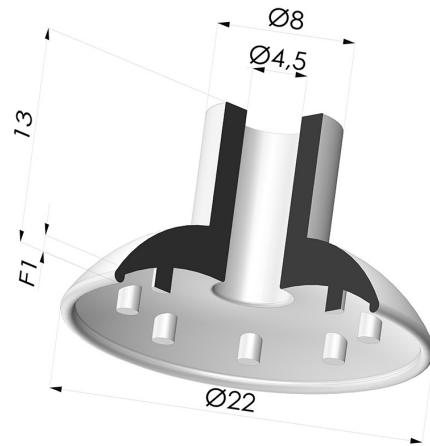

TECHNICAL INFORMATION

Arrow :	1 mm
Category :	Plates
Contact lip diameter :	21.7 mm
Height (in mm) :	13
Horizontal force :	15.5 N
inner barrel diameter :	4.5 mm
Number of bellows :	0.5 Bellows
Range :	Suction cup
Series :	7
Shape :	Plate
Top diameter :	8 mm
Vertical force :	7.5 N

Variants:

Variant reference:

72 23SLB A

- Color: White
- FDA and CE food-grade certified
- Matter: Silicone
- Shore Hardness: SH40

Related products:

Separable Male Fitting M5

Product reference: 9MM5